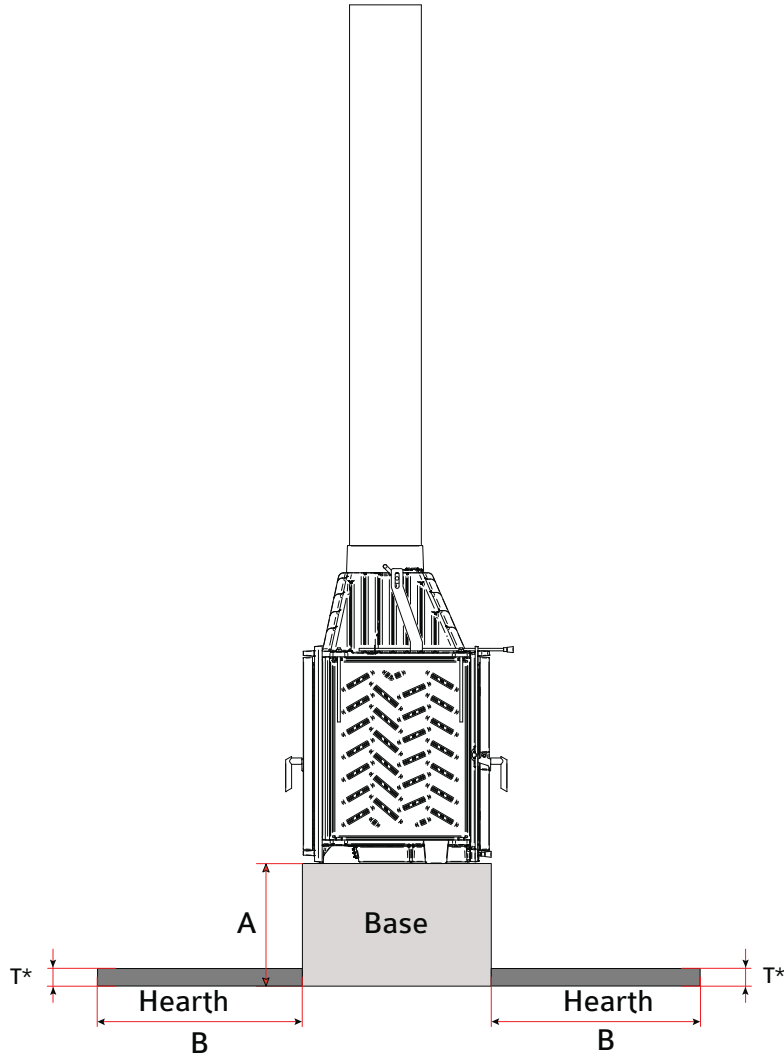

# 750 HEARTH CLEARANCE INFORMATION

Please refer to the table below for the reference to your hearth. The 'A' measurements references the height of the unit off the floor and the 'B' measurement references the forefront of the hearth from the glass of the heater.

A	B	T
100 (minimum)	700	50
200	680	
300	640	
400	585	
500	500	
600	380	
700	300 (minimum)	

\*Thickness:50mm, Material: Hebel, Dimensions are in mm